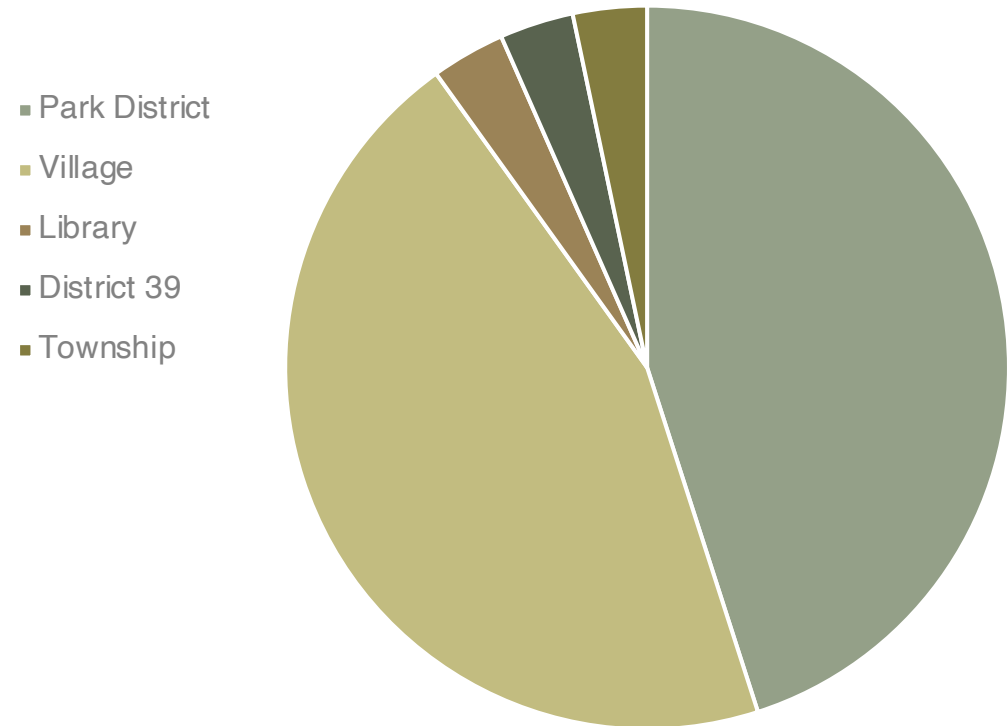

Sustainability Coordinator Position

Intergovernmental agreement began in 2023 between:

- Wilmette Park District
- Village of Wilmette
- Wilmette Public Library
- School District 39
- New Trier Township