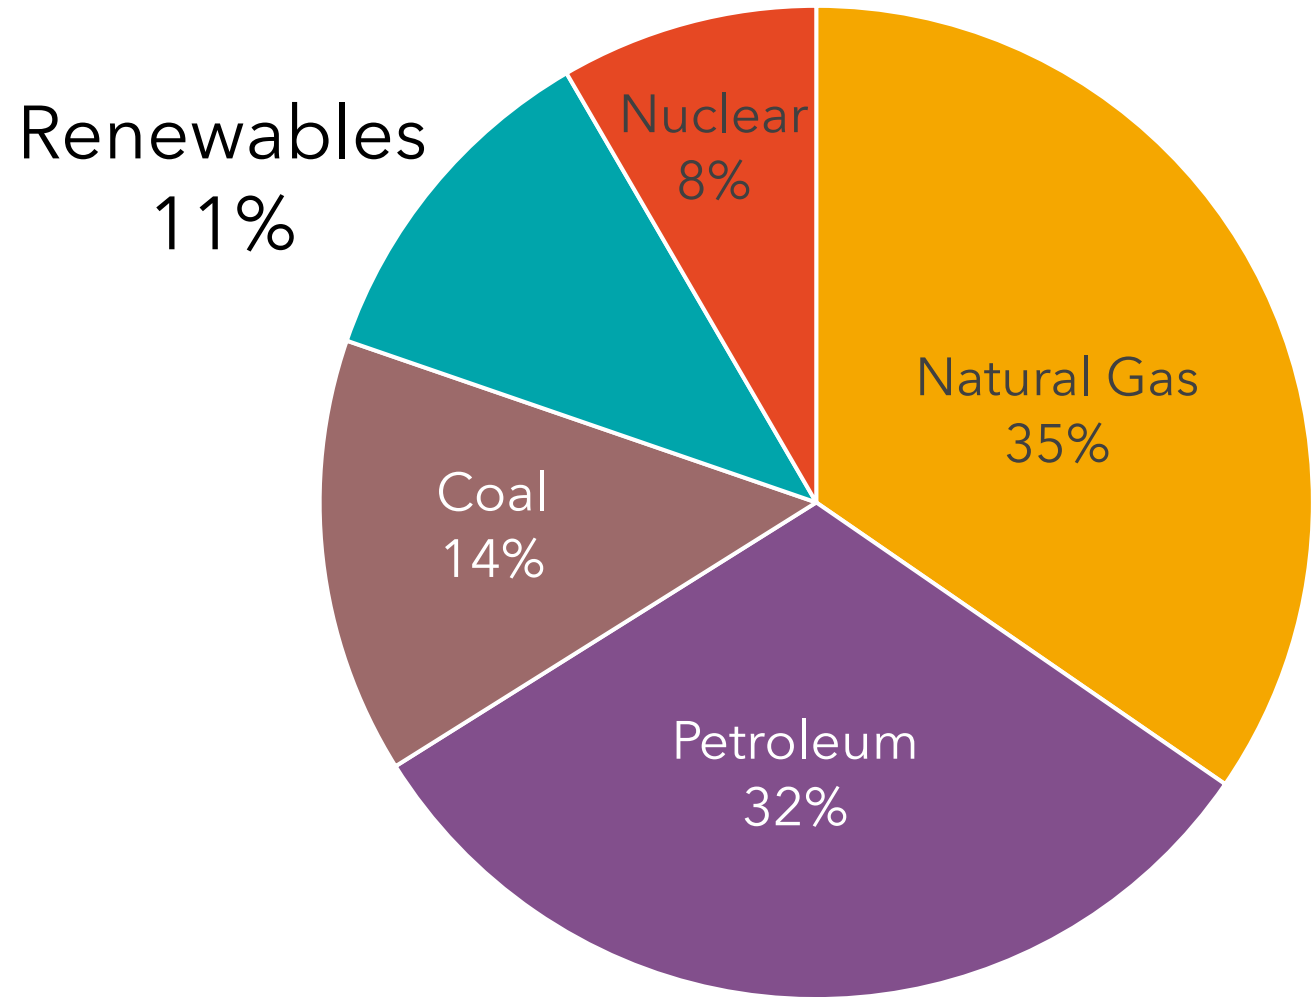

Energy

Haley Crim

Greenest Region Corps

Park Forest

Energy in the US

Energy in Illinois

Renewables
7%

Key Facts about Energy in Illinois

- Critical national energy hub
- Most nuclear power plants of any state
- 15% of the country's coal reserves
- Fourth largest oil refining capacity in the US

The Energy Landscape

Impacts

- Climate Change
- Air Pollution
- Land Pollution
- Water Pollution

- Dangerous changes in weather
- Asthma and respiratory illness
- Cancer
- Ecosystem changes
- Spills
- Explosions

Environmental Justice

An aerial photograph of an industrial or construction site. A large, thick plume of brown dust or smoke rises from the center of the site, partially obscuring the background. In the foreground, there is a tall utility pole and some construction equipment. The background shows a cityscape with various buildings and structures under a clear sky.