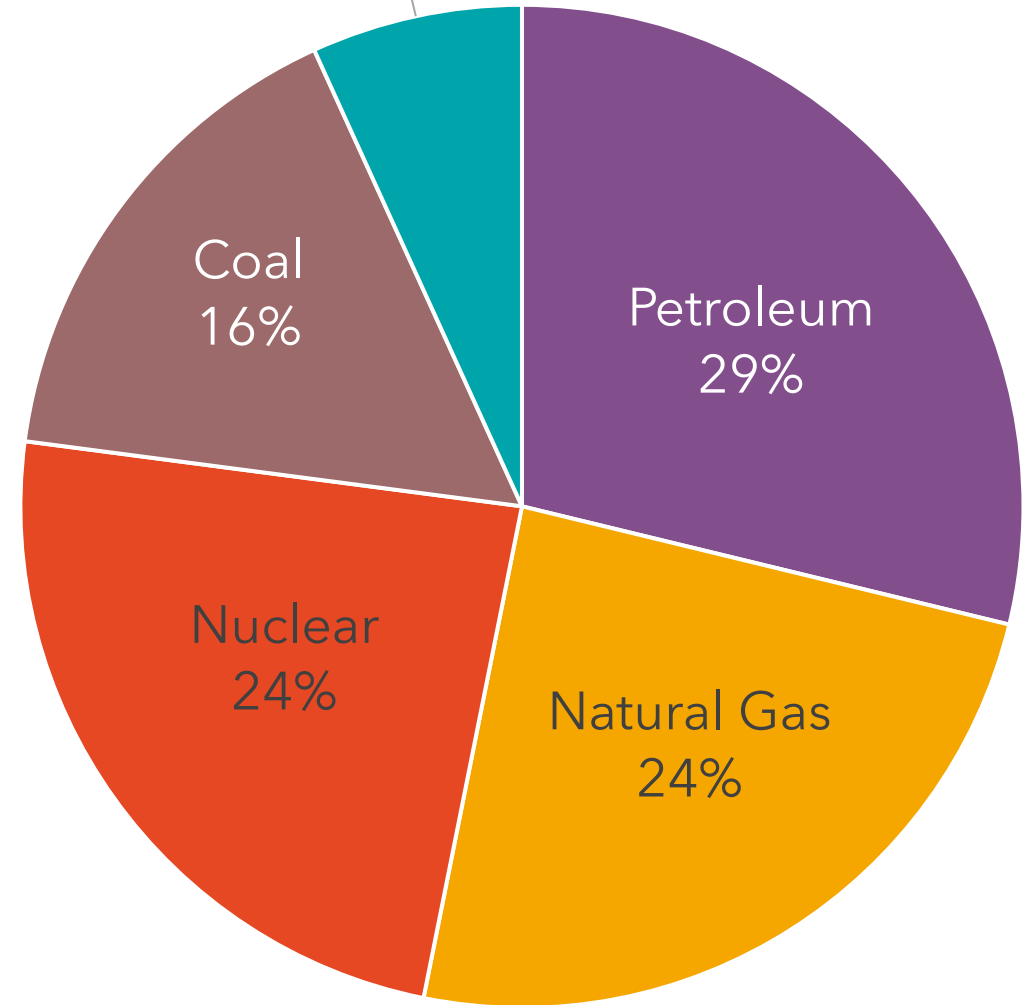

Energy

Haley Crim

Greenest Region Corps

Park Forest

Energy in the US

Energy in Illinois

Renewables
7%

Key Facts about Energy in Illinois

- Critical national energy hub
- Most nuclear power plants of any state
- 15% of the country's coal reserves
- Fourth largest oil refining capacity in the US

The Energy Landscape

Impacts

- Climate Change
- Air Pollution
- Land Pollution
- Water Pollution

- Dangerous changes in weather
- Asthma and respiratory illness
- Cancer
- Ecosystem changes
- Spills
- Explosions

Environmental Justice

An aerial photograph of an industrial or construction site. A large, thick plume of brown dust or smoke rises from the center of the site, partially obscuring the background. In the foreground, there is a tall utility pole and some construction equipment. The background shows a cityscape with various buildings and structures under a clear sky.