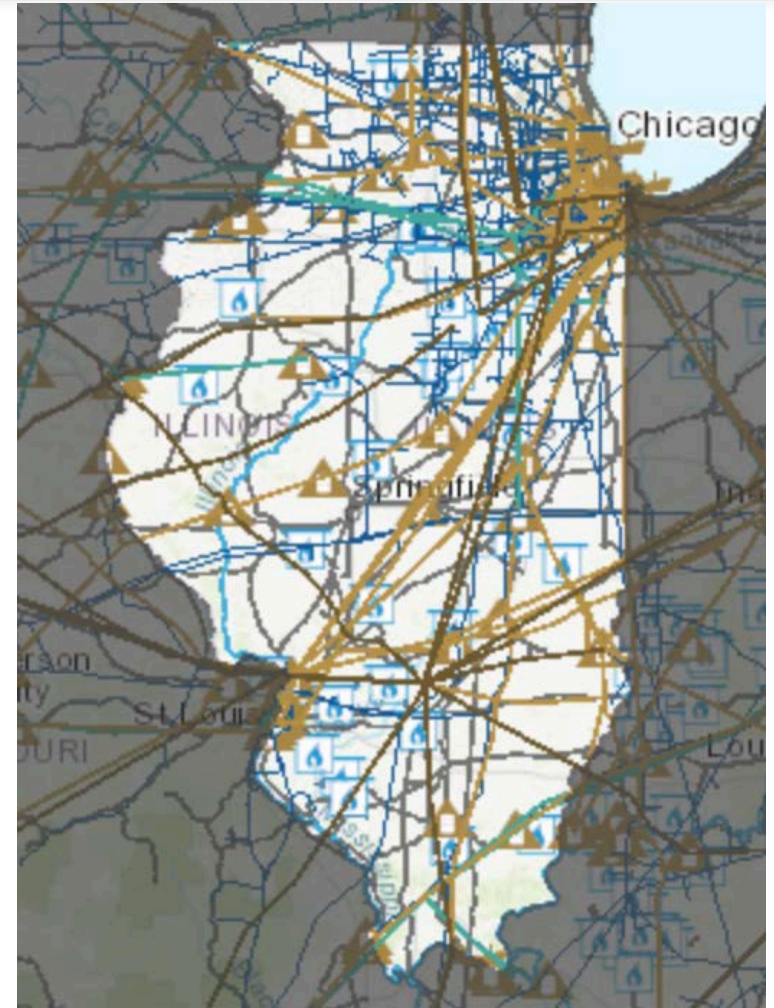

Energy

Haley Crim

Greenest Region Corps

Park Forest

Energy in the US

Energy in Illinois

Renewables
7%

Key Facts about Energy in Illinois

- Critical national energy hub
- Most nuclear power plants of any state
- 15% of the country's coal reserves
- Fourth largest oil refining capacity in the US

The Energy Landscape

Impacts

- Climate Change
- Air Pollution
- Land Pollution
- Water Pollution

- Dangerous changes in weather
- Asthma and respiratory illness
- Cancer
- Ecosystem changes
- Spills
- Explosions

Environmental Justice

An aerial photograph of an industrial or construction site. A large, thick plume of brown dust or smoke rises from the center of the site, partially obscuring the background. In the foreground, there is a tall utility pole and some construction equipment. The background shows a cityscape with various buildings and structures under a clear sky.