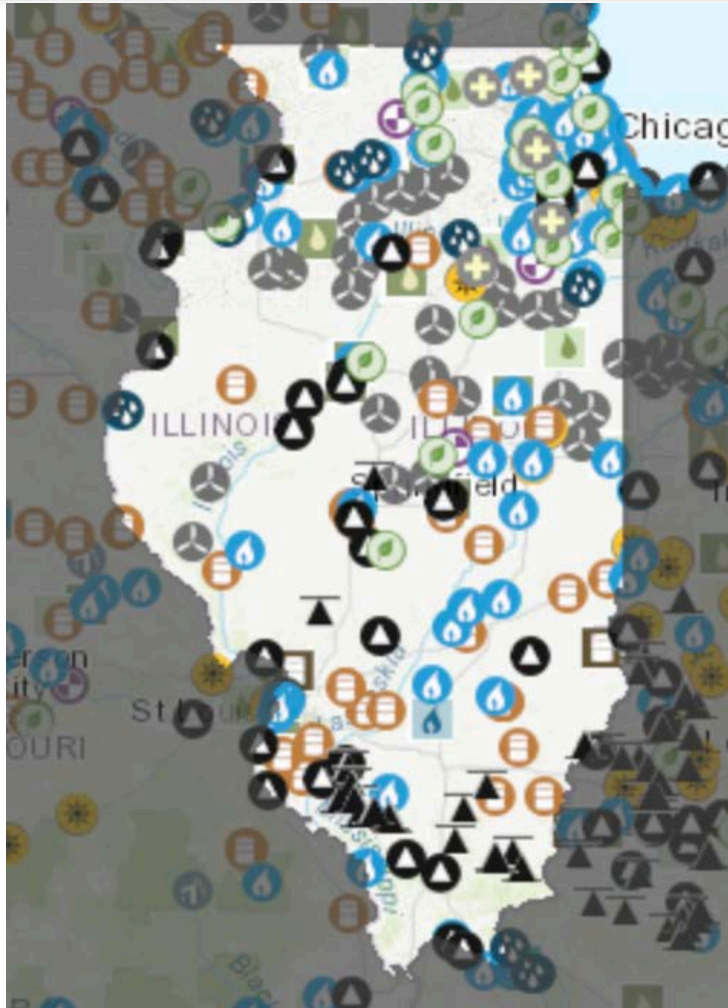

Energy

Haley Crim

Greenest Region Corps

Park Forest

Energy in the US

Energy in Illinois

Renewables
7%

Key Facts about Energy in Illinois

- Critical national energy hub
- Most nuclear power plants of any state
- 15% of the country's coal reserves
- Fourth largest oil refining capacity in the US

The Energy Landscape

Impacts

- Climate Change
- Air Pollution
- Land Pollution
- Water Pollution

- Dangerous changes in weather
- Asthma and respiratory illness
- Cancer
- Ecosystem changes
- Spills
- Explosions

Environmental Justice

An aerial photograph of an industrial or construction site. A large, thick plume of brown dust or smoke rises from the center of the site, partially obscuring the background. In the foreground, there is a tall utility pole and some construction equipment. The background shows a cityscape with various buildings and structures under a clear sky.